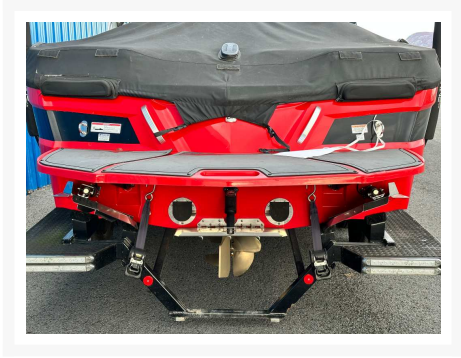

MASTERCRAFT XT23

149 800.00 \$
159 900.00 \$
Économisez 10
100 \$

Product Images

Short Description

[%ERROR_[%divers.shortdesc%]]

Description

Bateau Wake/surf MASTERCRAFT XT23 2018

2600LBS Ballast, bateau taxables.